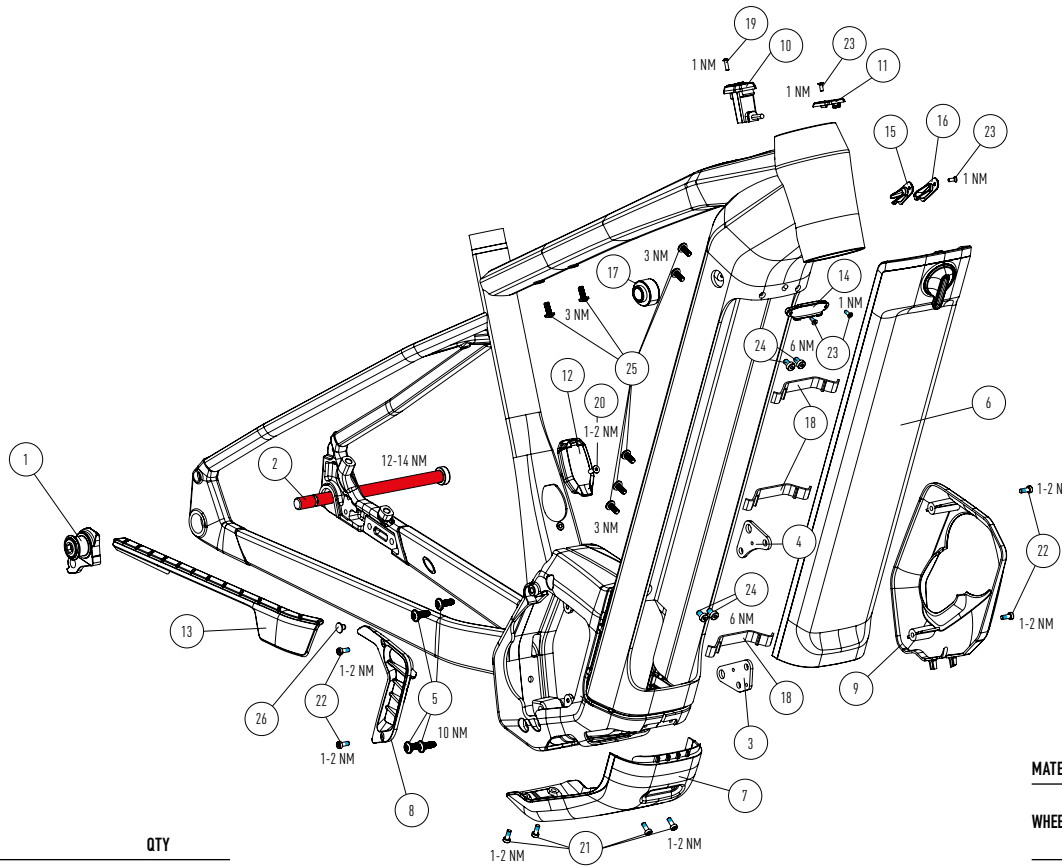

EXPLODED DRAWING

- GREASE
- THREAD LOCK MEDIUM

JARIFA²

PP2209 | AL

POS	PART #	PART NAME	QTY
1	SRAM PART	SRAM UDH HANGER	1
2	KD160221002	THRU AXLE 12X148	1
3	KD170622081	MOUNTING PLATES BDU 1	1
4	KD170622082	MOUNTING PLATE BDU 2	1
5	KD170622078	DRIVE UNIT SCREWS	4
6	KD325922060	BATTERY COVER 75DWH	1
6	KD325922061	BATTERY COVER 625WH	1
7	KD325922062	SKID PLATE	1
8	KD325922063	MOTOR COVER RIGHT	1
9	KD325922064	MOTOR COVER LEFT	1
10	KD170622084	USB PORT	1
11	KD325922065	USB PORT COVER	1
12	KD325922066	CHARGE PORT BRACKET	1
13	KD325922075	CHAIN STAY PROTECTOR	1
14	KD325922069	LOCK PLATE	1
15	KD325920029	CABLE PLUG (3 CABLES)	1

16	KD325921029	BLIND PLUG	1
17	KD325922079	BOSCH LOCK COVER	1
18	KD325922078	CABLE CLIP FOR BOSCH RAIL	3
19	NORM PART	SCREW ISO 7380-1 M3 X10	1
20	NORM PART	SCREW DIN 7991 M4 X12	1
21	NORM PART	SCREW DIN 6912 M4X12	4
22	NORM PART	SCREW DIN 6912 M4 X10	7
23	NORM PART	SCREW DIN 7991 M3 X 8	4
24	NORM PART	SCREW DIN 7984 M5 X 8	4
25	NORM PART	SCREW ISO 7380 M5 X10	7
26	NORM PART	M6 BLIND PLUGS	1

MATERIAL	ALLOY 7005
WHEELSIZE	SIZE S-XL 29" / 15 X 110 - 29" / 12 X 148 / MAX TIRE WIDTH 66 MM SIZE S-XL 27.5"+ / 15 X 110 - 27.5"+ / 12 X 148 / MAX TIRE WIDTH 70 MM SIZE XS 27" / 15 X 110 - 27" / 12 X 148 / MAX TIRE WIDTH 66 MM
TRAVEL	FRONT 100 MM
HEADSET	UPPER ZS Ø56 MM - LOWER ZS Ø56 MM
FORK	29" - LENGTH 515 MM - RAKE 51 MM / 27.5" - LENGTH 495 MM - RAKE 42 MM
SEATPOST / SEATCLAMP	Ø31,6 MM - Ø34,9 MM - MINIMUM INSERT 100 MM
MAX SEATPOST INSERTION	XS: 160 MM S: 200 MM M: 230 MM L: 210 MM XL: 240 MM
REAR BRAKEMOUNT	POSTMOUNT Ø180 MM - MAX. ROTOR Ø203 MM
REAR AXLE	173 MM / Ø12 MM / PITCH 1,0
RD HANGER	SRAM UDH
CHAINGUIDE MOUNT	BOSCH CX GEN4
CHAINRING	MIN CHAINRING SIZE: 34 / MAX CHAINRING SIZE: 36 / CHAINLINE: 52 MM
KICK STAND MOUNT	DIRECT 40 MM
MOTOR	BOSCH PERFORMANCE CX GEN4
BATTERY	SIZE XS-S: 625 WH / SIZE M-XL: 750WH SIZE XS-S: NO POWERPACK / SIZE M-XL: POWERPACK UP TO 800 WH
MAX SYSTEM WEIGHT	150KG